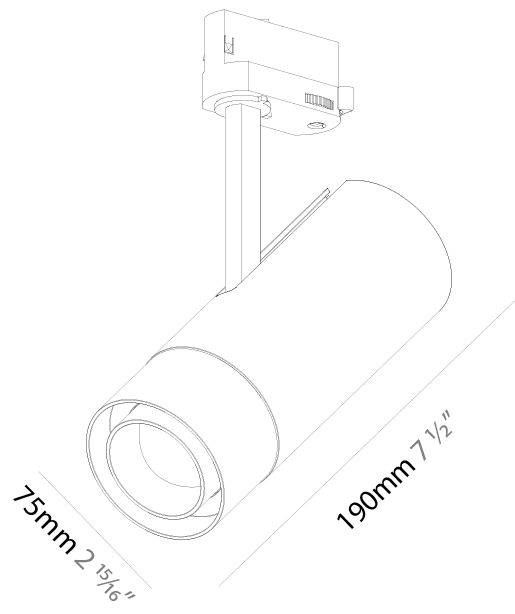

GENERAL

Series: Imagine
 Subseries: Imagine Flex
 Brand: Prolicht
 Division: Architectural
 Mounting Type: Surface
 Mounting Location: Ceiling
 Subcategory: Spots

PHYSICAL

Shape: Cylinder
 Diameter (mm): 75
 Diameter (in): 2 ¹⁵/₁₆
 Height (mm): 190
 Height (in): 7 ¹/₂
 Max. Overall Height (mm): 235
 Max. Overall Height (in): 9 ¹/₄
 Light Distribution: Adjustable / Direct
 Weight (kg): 0.919
 Weight (lbs): 2.02
 Fixture Finish: [SSR / BKV / CWI / CRY / HAB / UFT / ITA / RUA / FTG / MYG / LOD / PUS / FRO / FUP / KIA / POP / BLS / SPG / MEY / GOH / GUM / CHC / COM / ABZ / JAG / OBR / MOS / ROR](#)
 Fixture Material: Aluminum Die Cast

GENERAL

Series: Imagine
 Subseries: Imagine Flex
 Brand: Prolicht
 Division: Architectural
 Mounting Type: Track
 Mounting Location: Ceiling
 Subcategory: Spots

PHYSICAL

Shape: Cylinder
 Diameter (mm): 75
 Diameter (in): 2 ¹⁵/₁₆
 Height (mm): 190
 Height (in): 7 ¹/₂
 Max. Overall Height (mm): 210
 Max. Overall Height (in): 8 ¹/₄
 Light Distribution: Adjustable / Direct
 Weight (kg): 0.702
 Weight (lbs): 1.54
 Fixture Finish: SSR / BKV / CWI / CRY / HAB / UFT / ITA / RUA / FTG / MYG / LOD / PUS / FRO / FUP / KIA / POP / BLS / SPG / MEY / GOH / GUM / CHC / COM / ABZ / JAG / OBR / MOS / ROR
 Holder Finish: BLK / WHI / SIL
 Fixture Material: Aluminum Die Cast

OPTICAL

Reflector°: 14° to 48°
 Adjustability: Rotational 350°; Tilt 90°

RATINGS AND CERTIFICATIONS

Certified By: Certified for North American Standards
 IP rating: IP20

A3T110-

PROJECT _____

TYPE _____

SPECIFIER _____